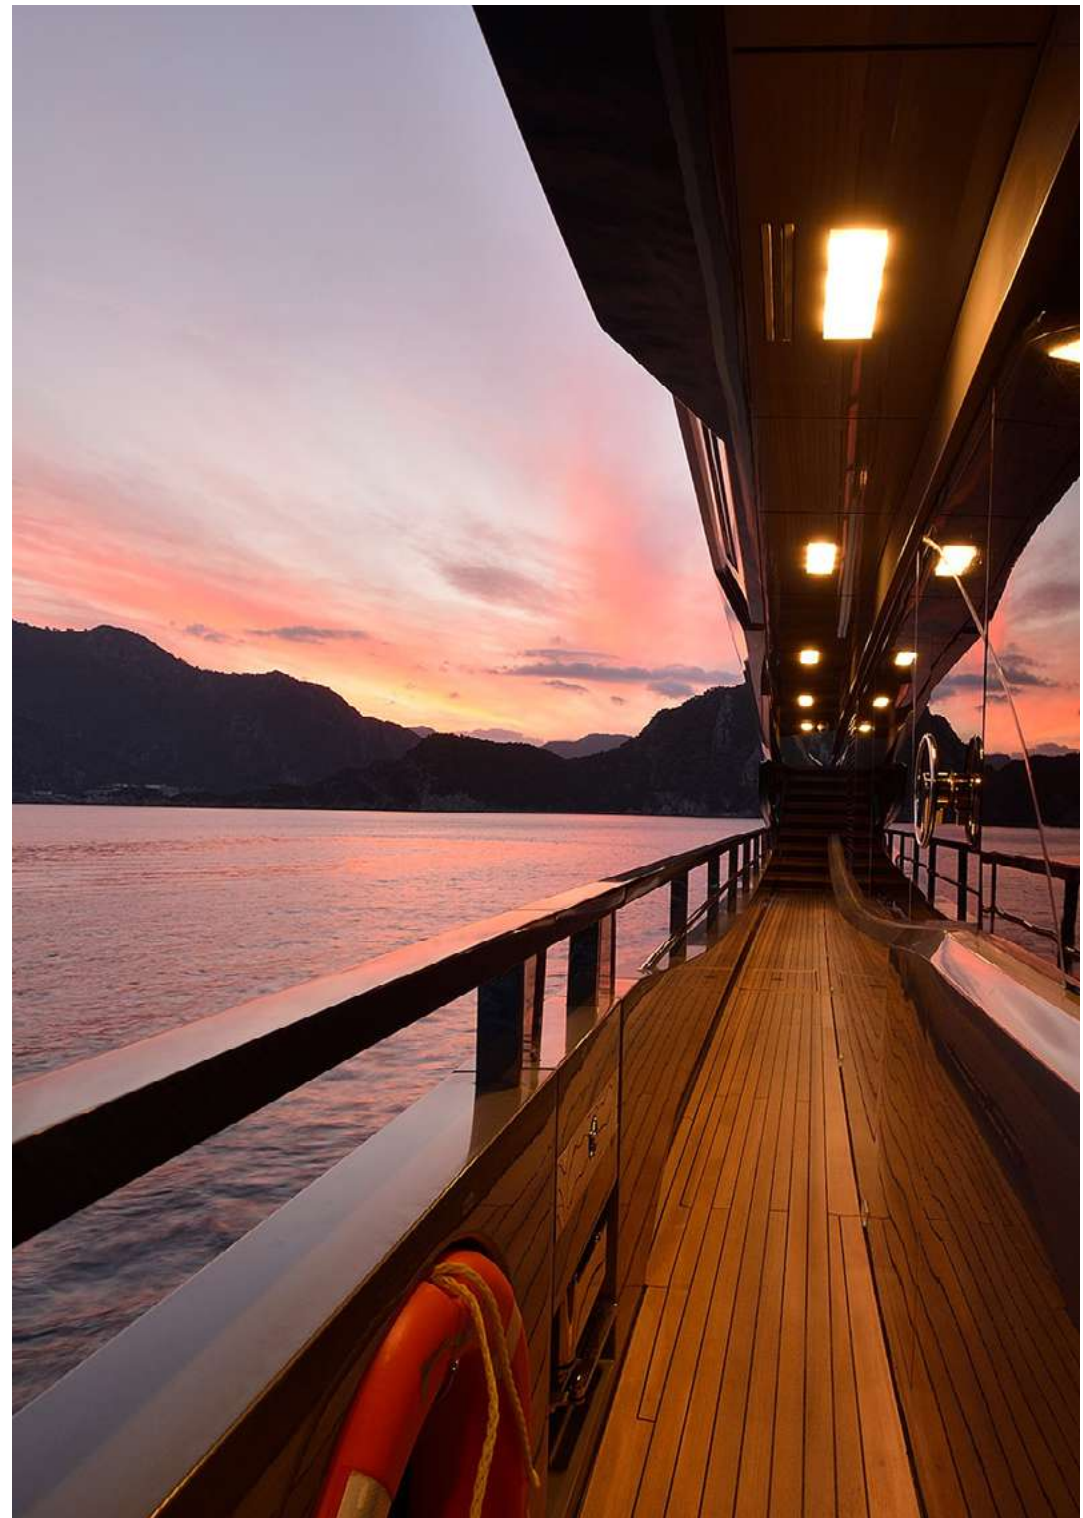

ACCOMMODATION

10 guests in 5 staterooms

- Master suite
- 2 x VIP staterooms
- 2 x Twin staterooms

All staterooms have en-suite bathrooms