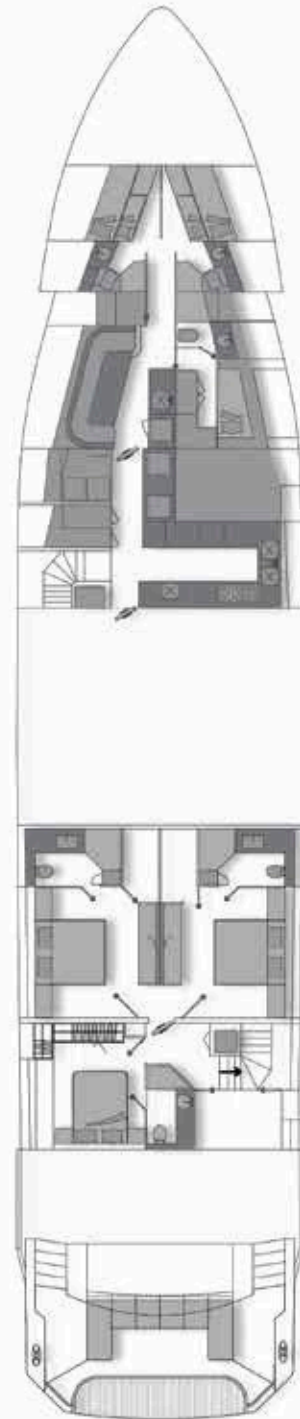

# M/Y ILLUSION 2

Luxury Motor Yacht | 40.0 m

# SPECIFICATIONS **FOR ILLUSION 2**

<b>Type:</b>	Motor Yacht
<b>Builder/Refit:</b>	Lloyds Ship / Cobra Yacht
<b>LOA:</b>	40.0 m / 131'30"
<b>Beam:</b>	9.0 m / 29'7"
<b>Built/Refit:</b>	1991 / 2023
<b>Cabins/Guests:</b>	6 / 12
<b>Crew:</b>	8
<b>Cruising Speed:</b>	12 knots
<b>Engines:</b>	2 x 1750 HP Caterpillar
<b>Generators:</b>	2 x 55 kW Onan
<b>Base Port:</b>	Bodrum

## ACCOMMODATION

ILLUSION 2 accommodates up to 12 guests in 6 elegantly appointed en-suite cabins, comprising an Owner's Suite, one Master Suite, one VIP Suite, one Double Cabin, and two Twin Cabins, both convertible to doubles.

## TOYS & EQUIPMENT

- 7.0 m Williams Jet Tender with 235 HP
- 4.0 m Zar Tender with 50 HP
- 2 x Jet Ski
- 2 x iAqua dart Nano 620
- 2 x Ringo
- Wakeboard
- Kneeboard
- Water Ski for adults & children
- 2 x Paddleboard
- Sea sofa
- Snorkeling & Fishing Equipment
  
- Deck Jacuzzi
- Elliptical trainer
- Dumbell set & yoga mats