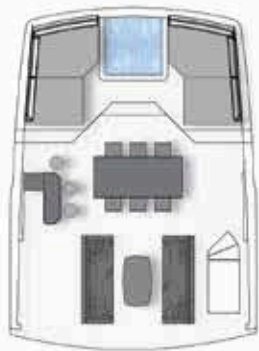

## TOYS & EQUIPMENT

- 7.0 m Williams Jet Tender with 235 HP
- 4.0 m Zar Tender with 50 HP
- 2 x Jet Ski
- 2 x iAqua dart Nano 620
- 2 x Ringo
- Wakeboard
- Kneeboard
- Water Ski for adults & children
- 2 x Paddleboard
- Sea sofa
- Snorkeling & Fishing Equipment
  
- Deck Jacuzzi
- Elliptical trainer
- Dumbell set & yoga mats