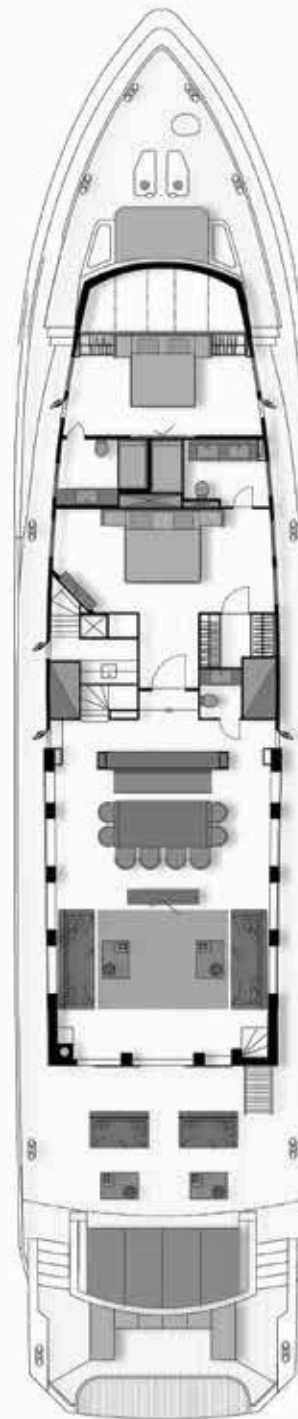

# M/Y ILLUSION 2

Luxury Motor Yacht | 40.0 m

# SPECIFICATIONS **FOR ILLUSION 2**

<b>Type:</b>	Motor Yacht
<b>Builder/Refit:</b>	Lloyds Ship / Cobra Yacht
<b>LOA:</b>	40.0 m / 131'30"
<b>Beam:</b>	9.0 m / 29'7"
<b>Built/Refit:</b>	1991 / 2023
<b>Cabins/Guests:</b>	6 / 12
<b>Crew:</b>	8
<b>Cruising Speed:</b>	12 knots
<b>Engines:</b>	2 x 1750 HP Caterpillar
<b>Generators:</b>	2 x 55 kW Onan
<b>Base Port:</b>	Bodrum

## TOYS & EQUIPMENT

- 7.0 m Williams Jet Tender with 235 HP
- 4.0 m Zar Tender with 50 HP
- 2 x Jet Ski
- 2 x iAqua dart Nano 620
- 2 x Ringo
- Wakeboard
- Kneeboard
- Water Ski for adults & children
- 2 x Paddleboard
- Sea sofa
- Snorkeling & Fishing Equipment
  
- Deck Jacuzzi
- Elliptical trainer
- Dumbell set & yoga mats