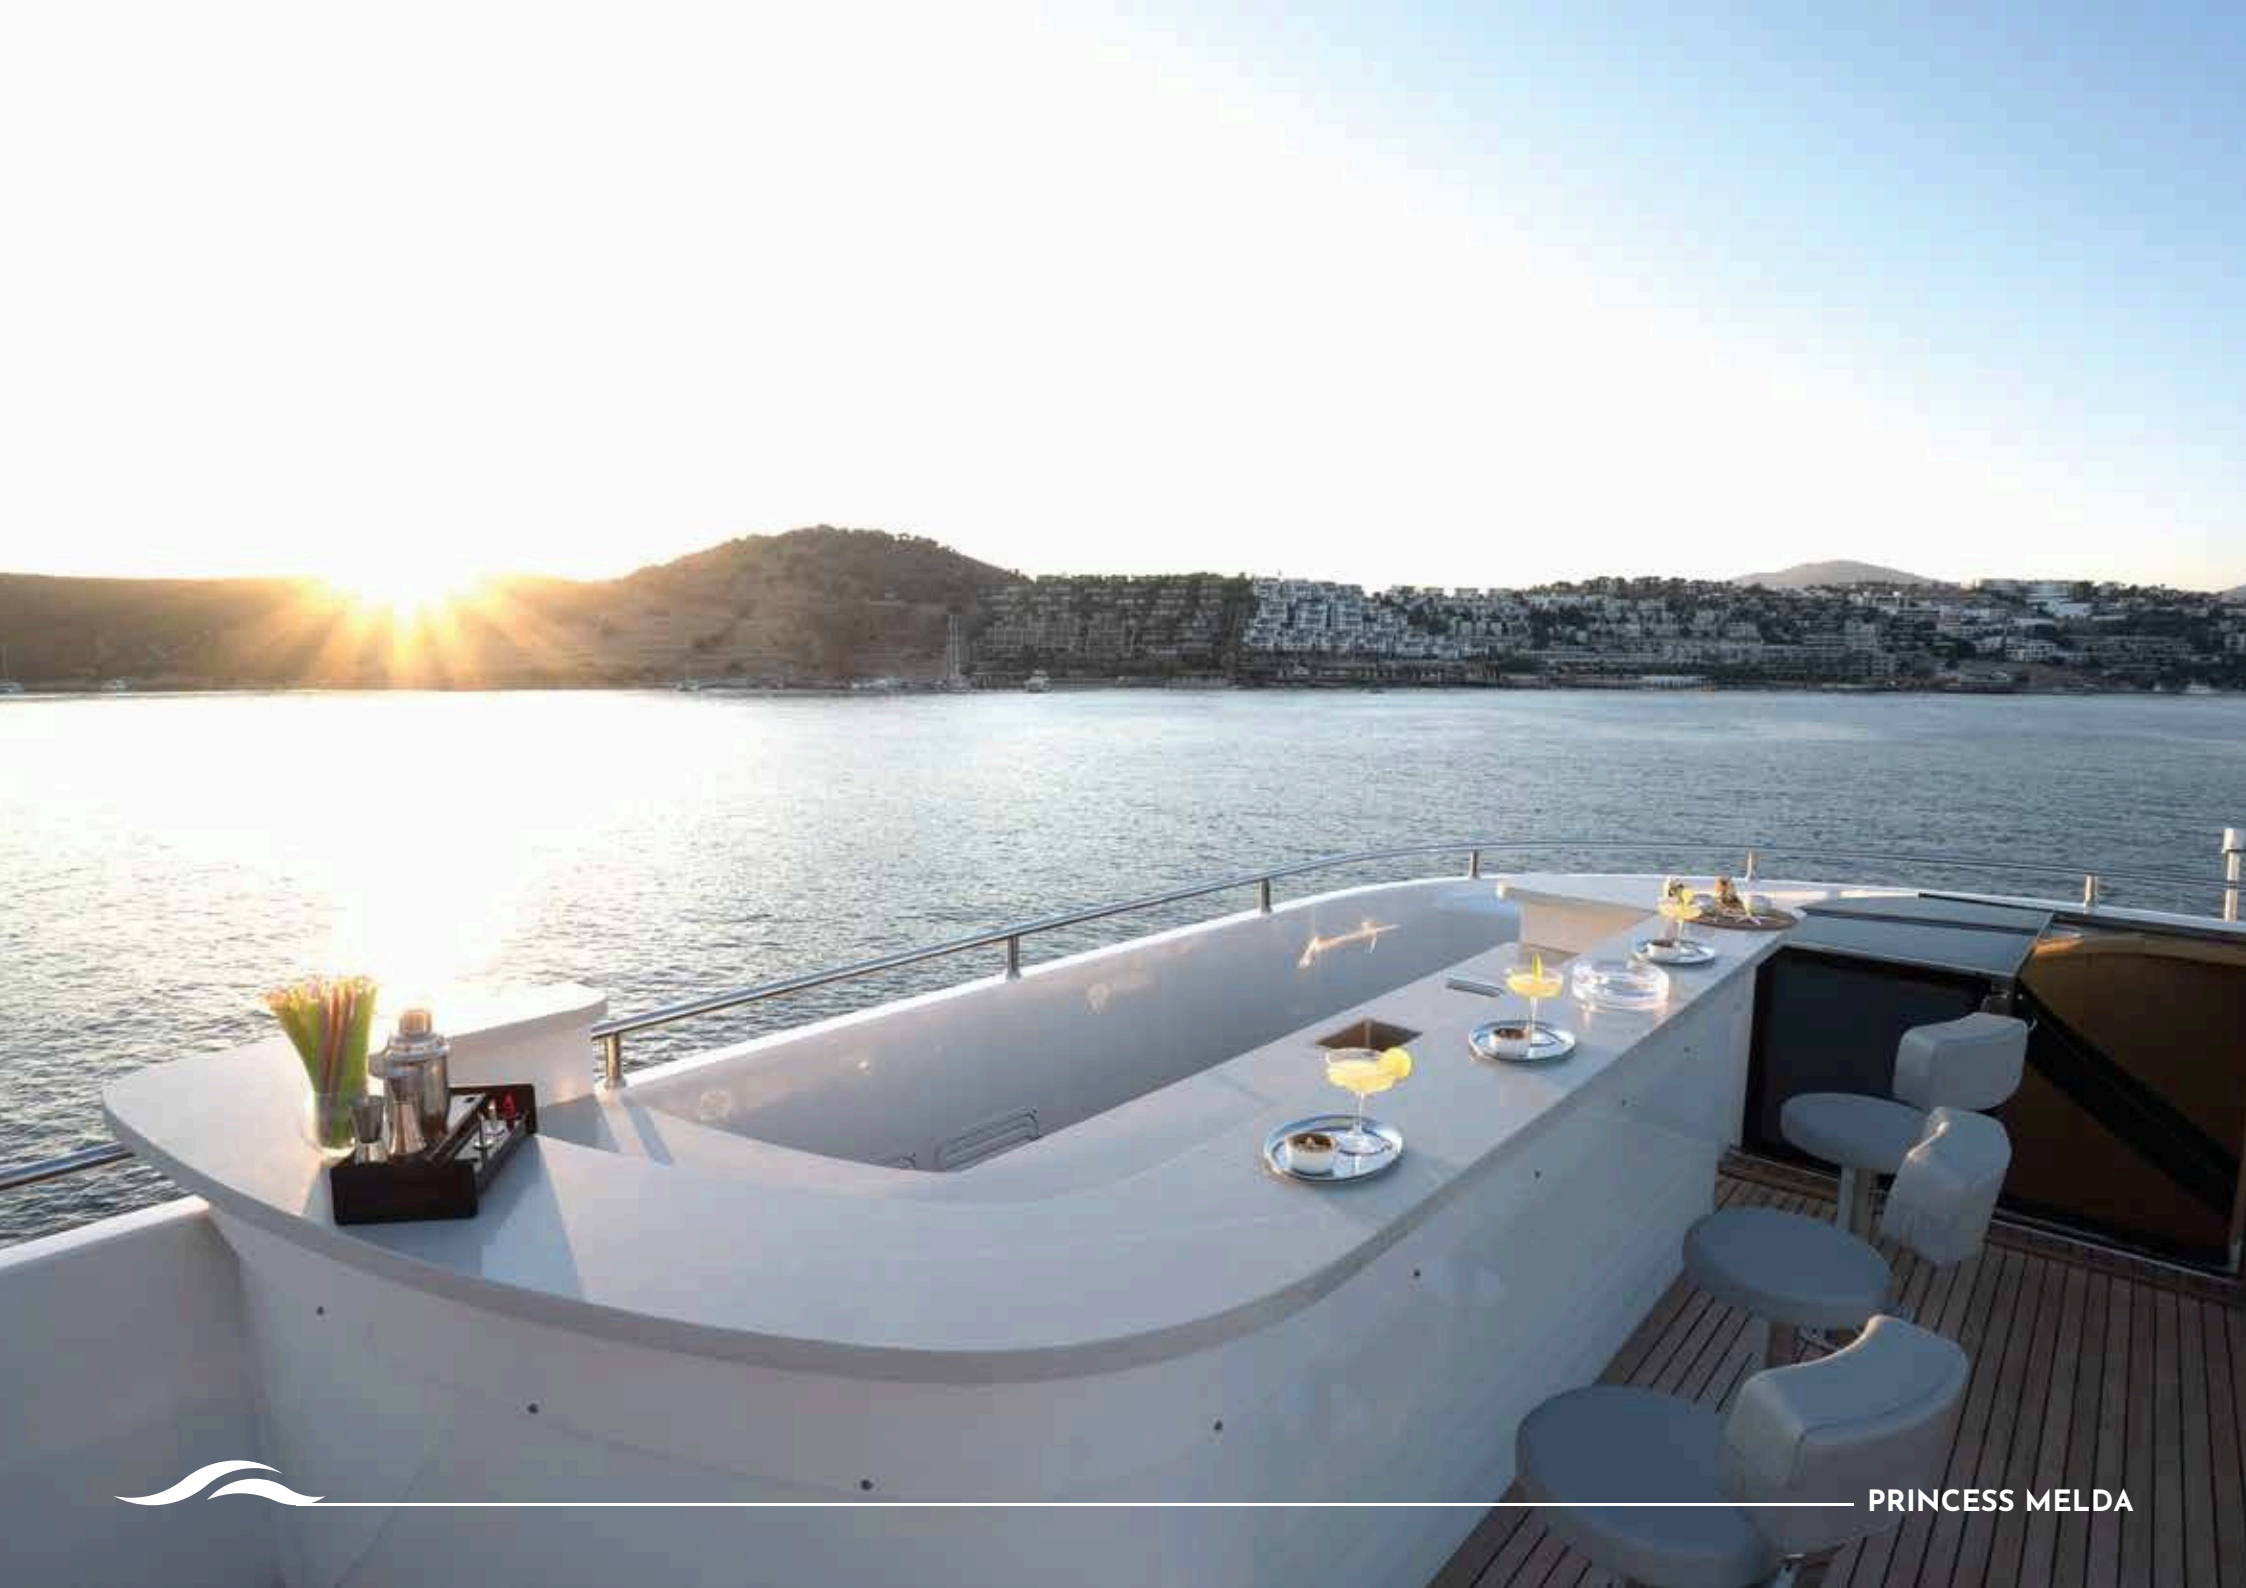

PRINCESS MELDA